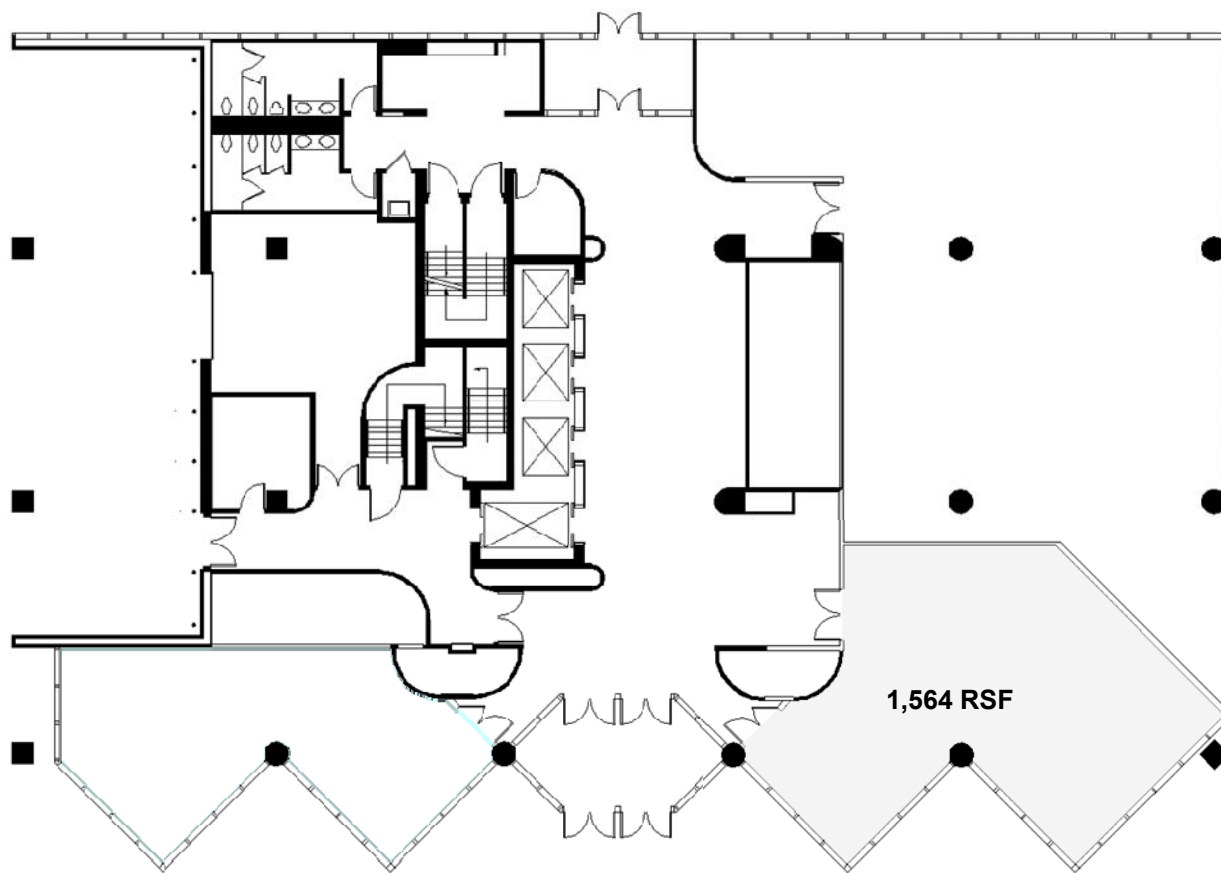

501 MERRITT 7

NORWALK, CONNECTICUT

AVAILABLE SPACE
BUILDING 501 - PLAZA LEVEL
1,668 RSF