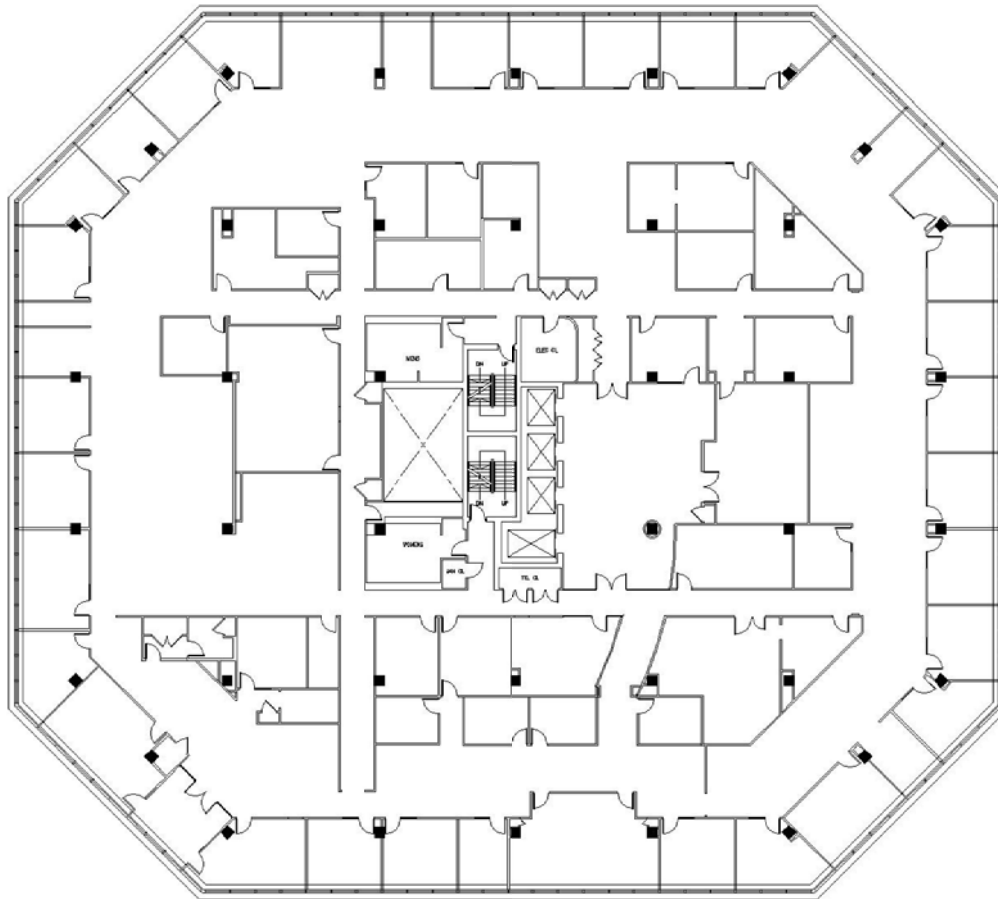

501 MERRITT 7

NORWALK, CONNECTICUT

AVAILABLE SPACE
BUILDING 501 - 6TH FLOOR
37,940 RSF

BUILDING 501 - SIXTH FLOOR - KEY PLAN