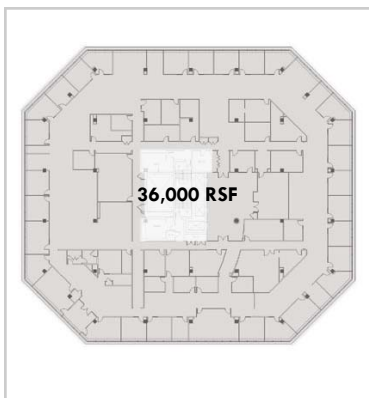

501 MERRITT 7

NORWALK, CONNECTICUT

AVAILABLE SPACE
BUILDING 501 - 6TH FLOOR
37,940 RSF

BUILDING 501 - SIXTH FLOOR - KEY PLAN