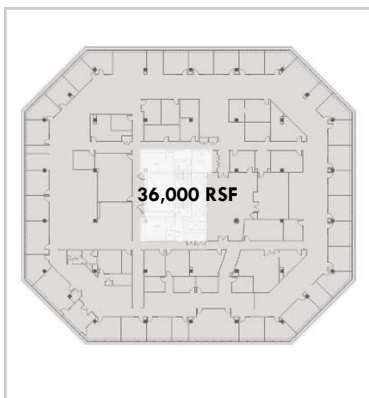

**AVAILABLE SPACE
BUILDING 501 - 6TH FLOOR
36,000 RSF**

BUILDING 501 - SIXTH FLOOR - KEY PLAN