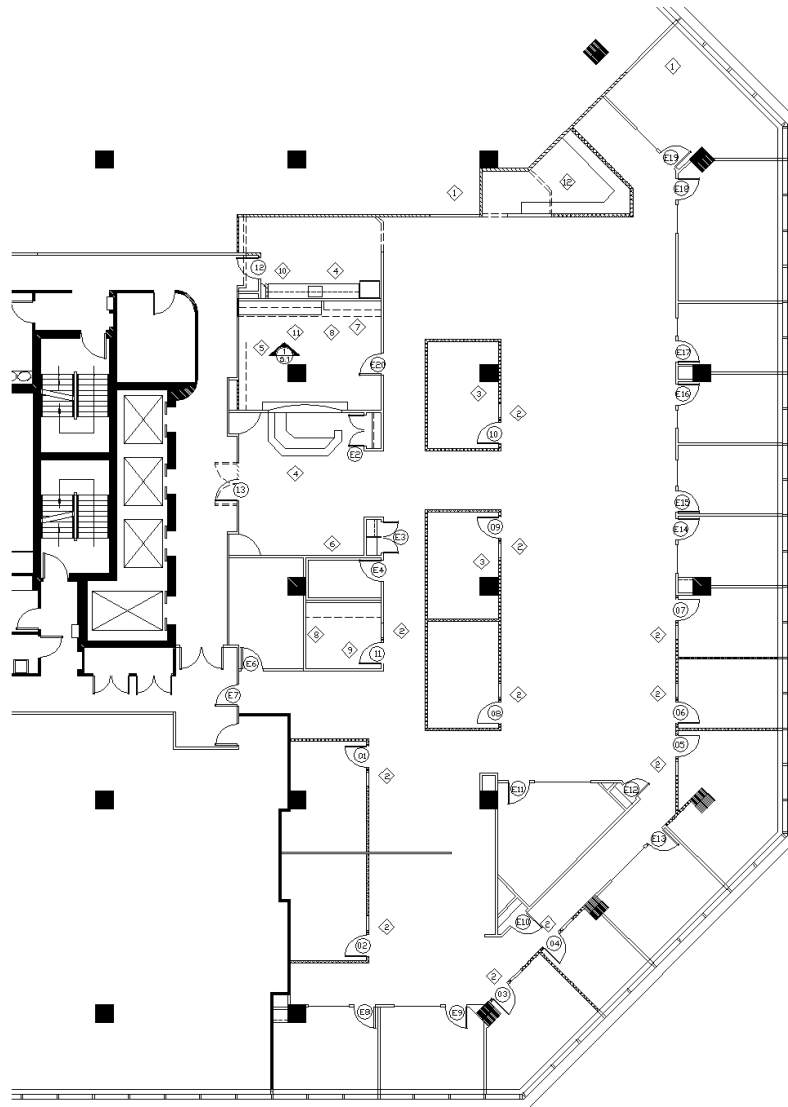

# 501 MERRITT 7

NORWALK, CONNECTICUT

**AVAILABLE SPACE**  
**BUILDING 501 - 5TH FLOOR**  
**12,620 RSF**